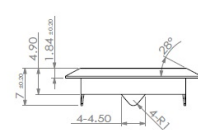

PRODUCT SHEET

Description:

Rim Lock MIC850S, NPL, $\varnothing 19 \times 22 \text{mm}$, Snake CK SISO, Drawer, KA A080

Item number:

14.00.201-0

Units	Box	Carton	HS Code	Barcode
Pcs.	24	240	8301300000	
				5704866463096

SISO A/S

Mileparken 11
DK-2740 Skovlunde
Denmark
VAT: DK 24786013

Phone +45 45 830 900

www.siso.dk
siso@siso.dk

Danske Bank
Nytovr Branch
Copenhagen
SWIFT: DABADKKK

Account no.
4180 3112 112936
IBAN Account
DK7230003112112936