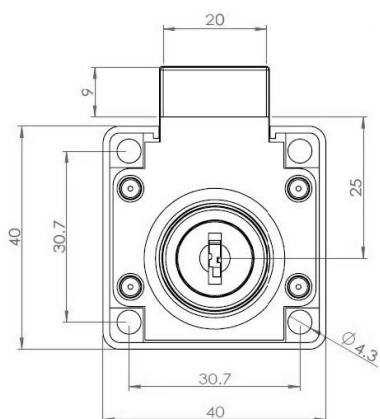

## Description:

Rim Lock MIC850S, NPL,  $\varnothing 19 \times 22 \text{mm}$ , Snake CK SISO, Drawer, KA A080

## Item number:

14.00.201-0

Units	Box	Carton	HS Code	Barcode
Pcs.	24	240	8301300000	
				5704866463096